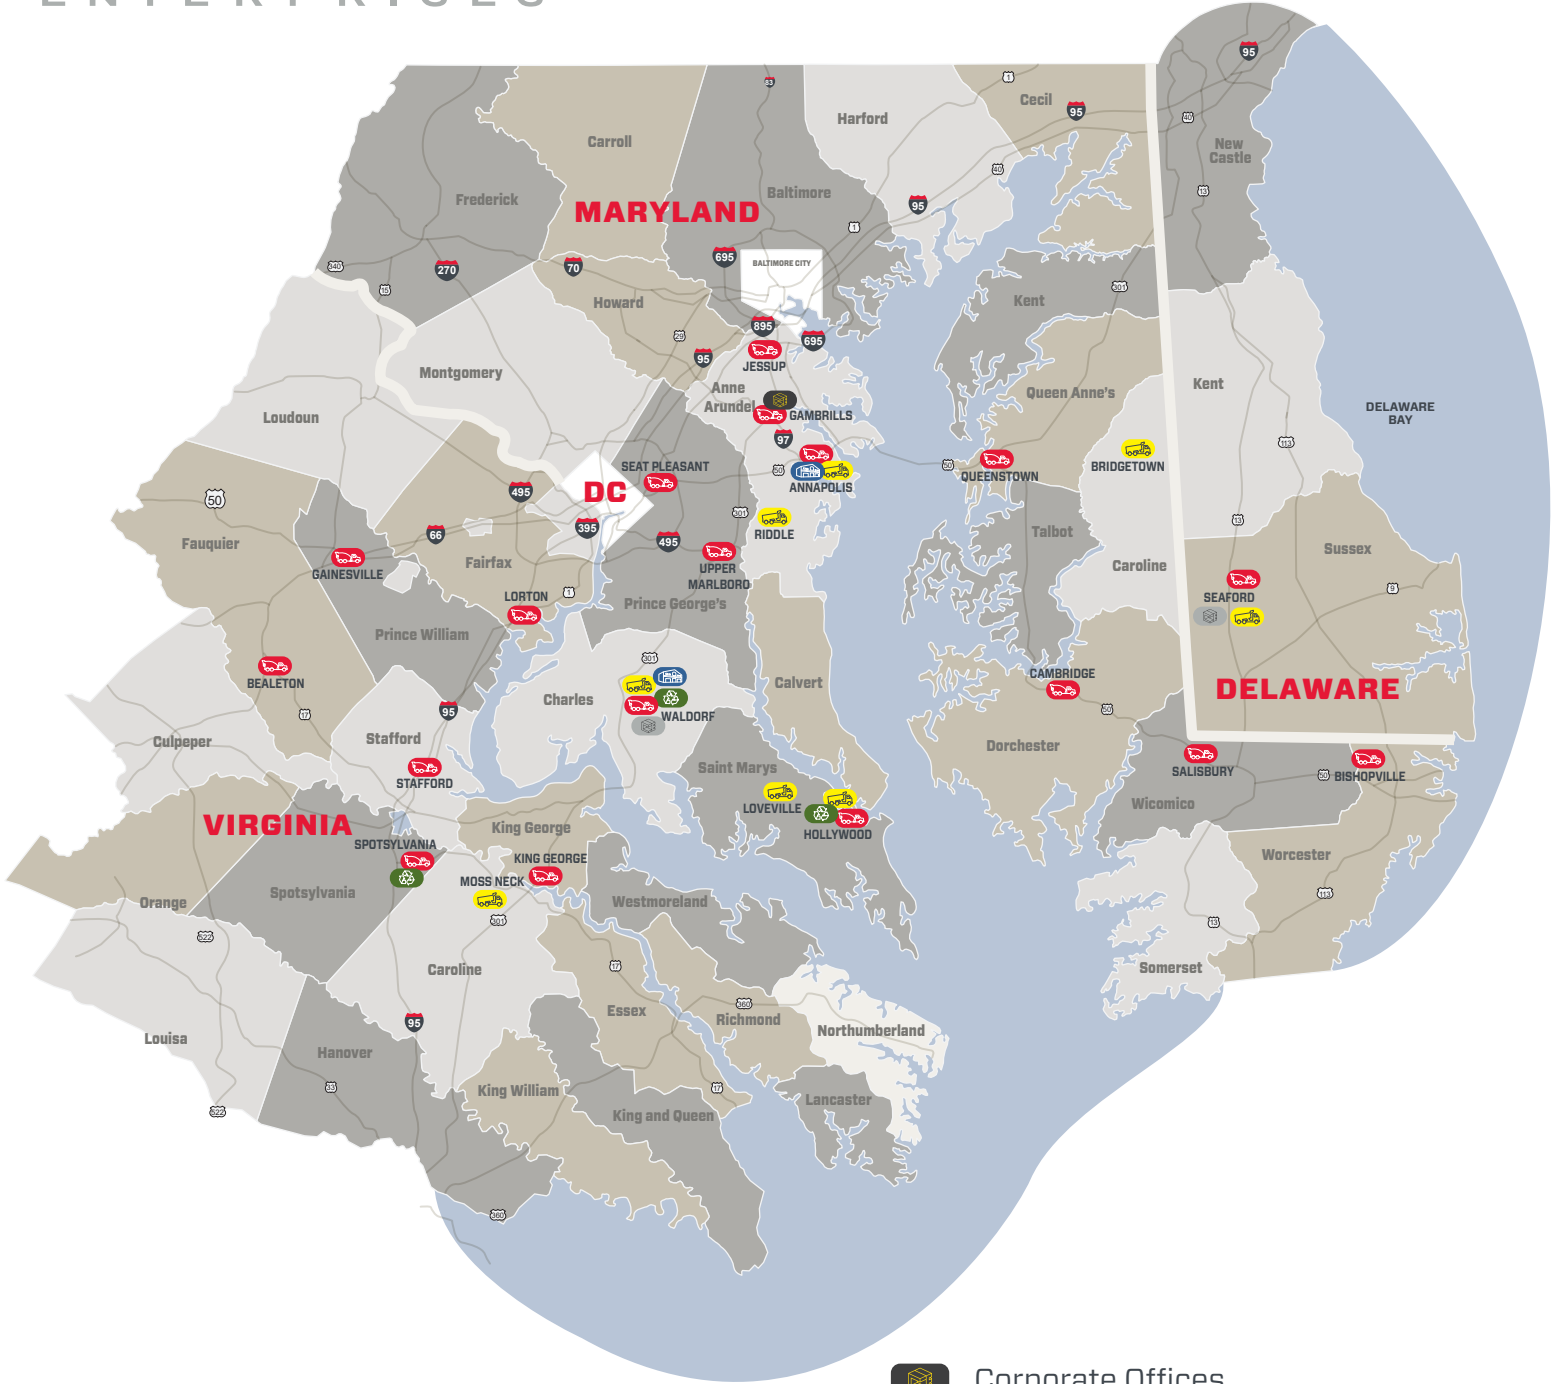

CHANNEY

ENTERPRISES

-  Corporate Offices
-  Concrete Divisions
-  Sand & Gravel Divisions
-  Construction Materials & Supplies Store
-  Recycling Concrete
-  Terminals

MARKET AREA