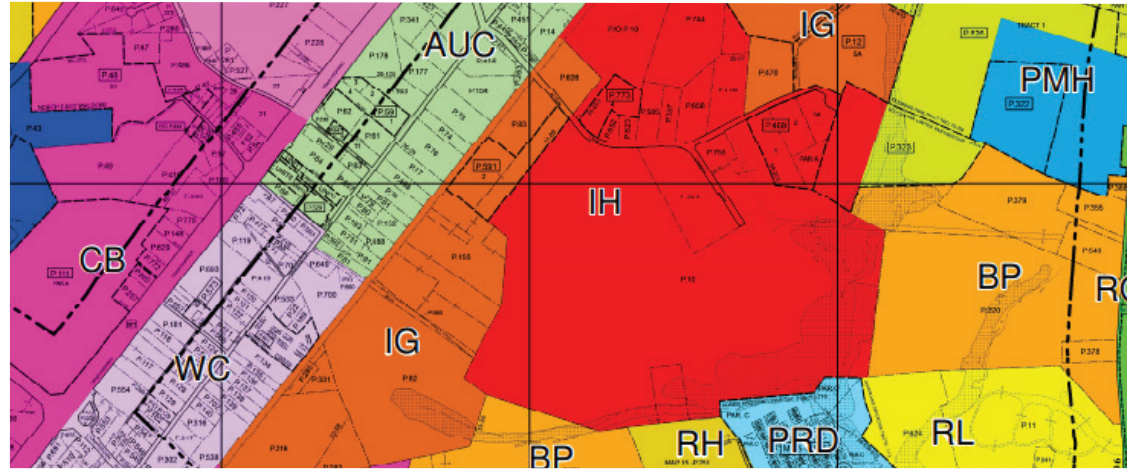

FOR SALE OR LEASE

Disney Enterprises
C - Waldorf

Ebeneze

Trinity Memorial
Gardens & Mausoleum

Park & Ride

ACTON LANE/MATTAWOMAN BEANTOWN ROAD, WALDORF, MD 20601

ACTON LANE/MATTAWOMAN BEANTOWN ROAD, WALDORF, MD 20601

PROPERTY FEATURES

- 100+/- AC
- Various options on lot sizing and layout
- BP Zoning- Charles County
- Direct Access to Mattawoman Beantown Road
- Rail Siding available for use

CONTACT

Kyle Murray

Phone: 301-932-5335