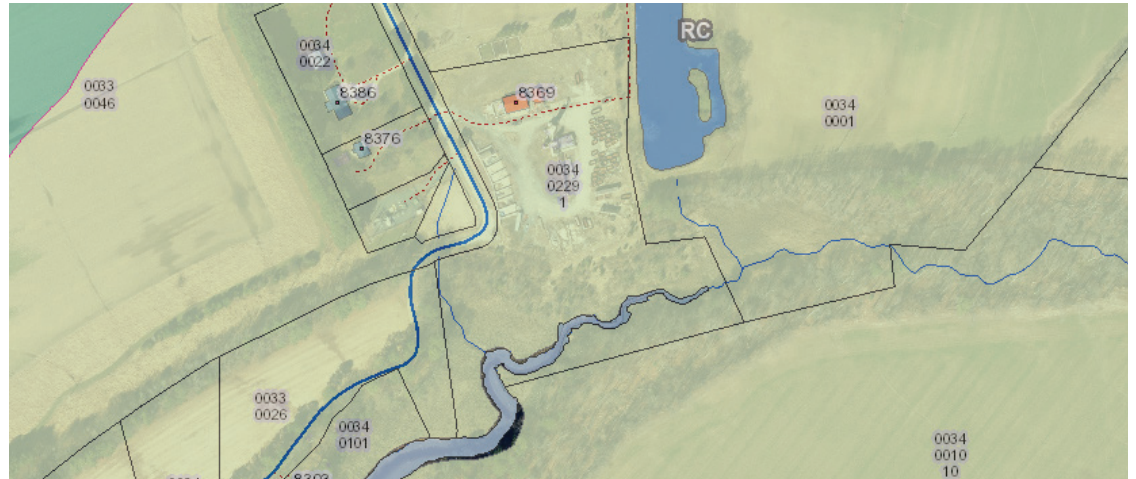

FOR SALE OR LEASE

OLD BLOOMFIELD ROAD, EASTON, MD 21601

OLD BLOOMFIELD ROAD, EASTON, MD 21601

PROPERTY FEATURES

- 8+/- AC
- Approximately 3.5 usable
- RC Zoning- Talbot County
- Close Distance to St. Michaels and Easton