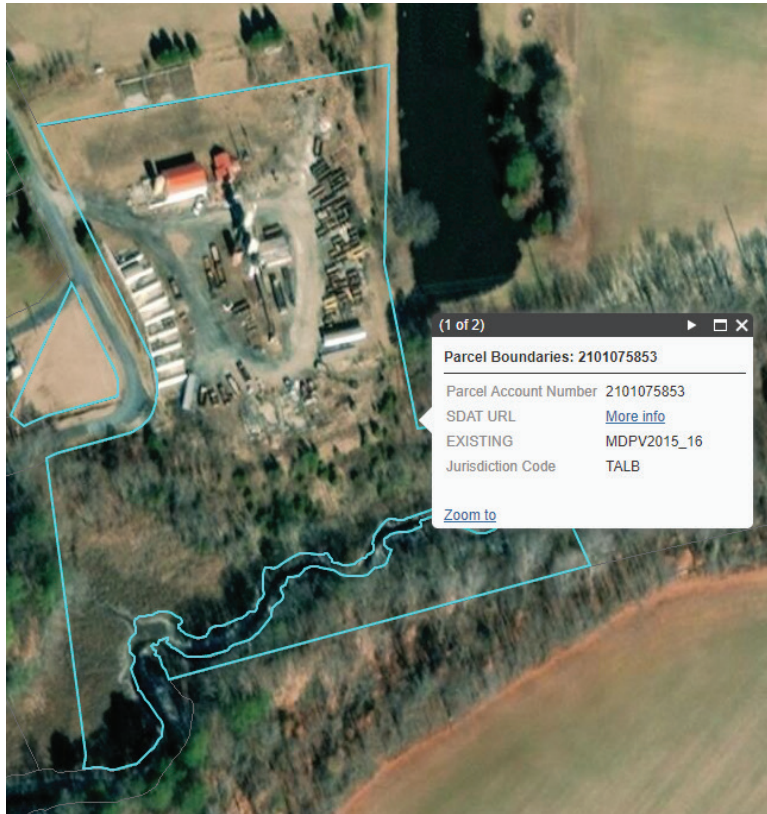

FOR SALE OR LEASE

OLD BLOOMFIELD ROAD, EASTON, MD 21601

OLD BLOOMFIELD ROAD, EASTON, MD 21601

PROPERTY FEATURES

- 8+/- AC
- Approximately 3.5 usable
- RC Zoning- Talbot County
- Close Distance to St. Michaels and Easton