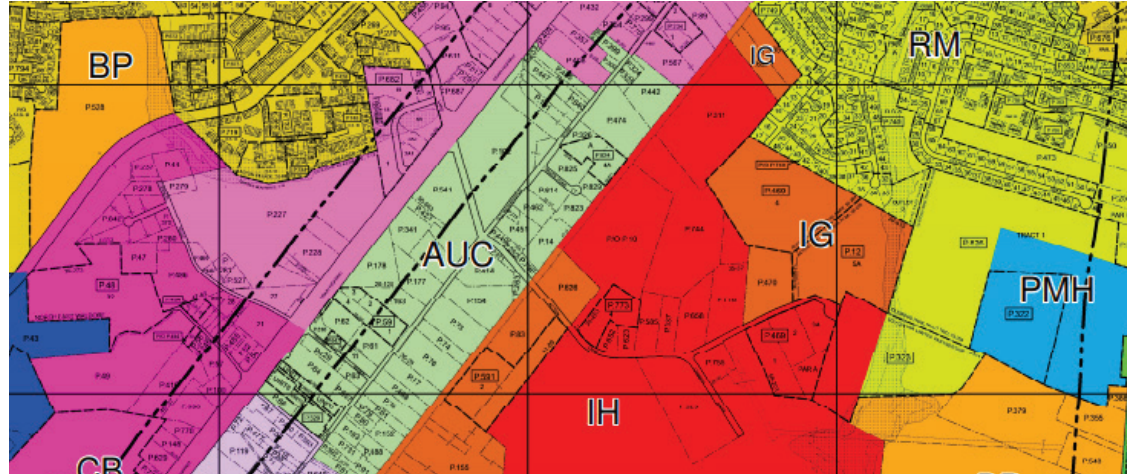

**FOR SALE OR LEASE**

The Salvation Army  
Family Store &...

Alban CAT  
Rental - Waldorf

**ACTON LANE INDUSTRIAL PARK - CHESTERBROOKE COURT, WALDORF, MD 20601**

# ACTON LANE INDUSTRIAL PARK – CHESTERBROOKE COURT, WALDORF, MD 20601

## PROPERTY FEATURES

- 70+/- AC
- Various options on lot sizing and layout
- IG and IH Zoning – Charles County
- Leveled and cleared, public utilities at site
- Rail Siding available for use