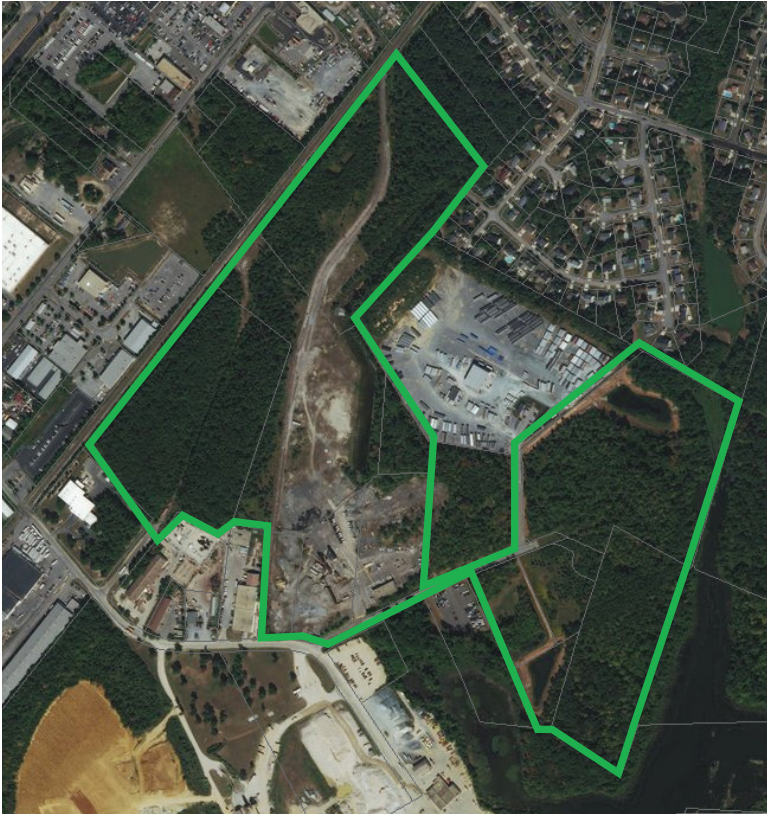

**FOR SALE OR LEASE**

The Salvation Army  
Family Store &...

Alban CAT  
Rental - Waldorf

**ACTON LANE INDUSTRIAL PARK - CHESTERBROOKE COURT, WALDORF, MD 20601**

# ACTON LANE INDUSTRIAL PARK – CHESTERBROOKE COURT, WALDORF, MD 20601

## PROPERTY FEATURES

- 70+/- AC
- Various options on lot sizing and layout
- IG and IH Zoning – Charles County
- Leveled and cleared, public utilities at site
- Rail Siding available for use