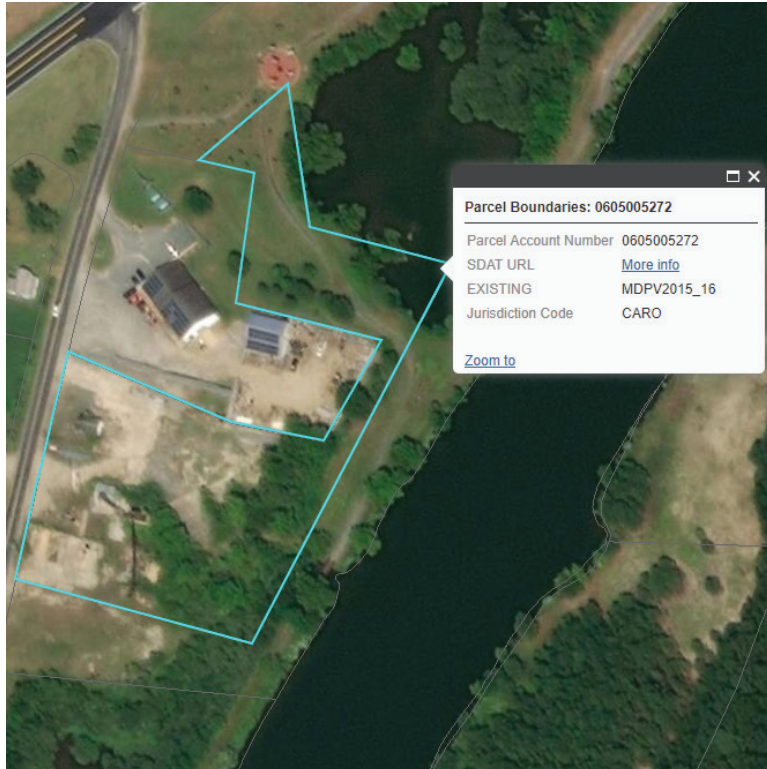

FOR SALE OR LEASE

2785 ROSSER ROAD, FEDERALSBURG, MD 21632

2785 ROSSER ROAD, FEDERALSBURG, MD 21632

PROPERTY FEATURES

- 2+/- AC
- Easy Access to 313
- R Zoning- Caroline County
- Within town of Federalburg